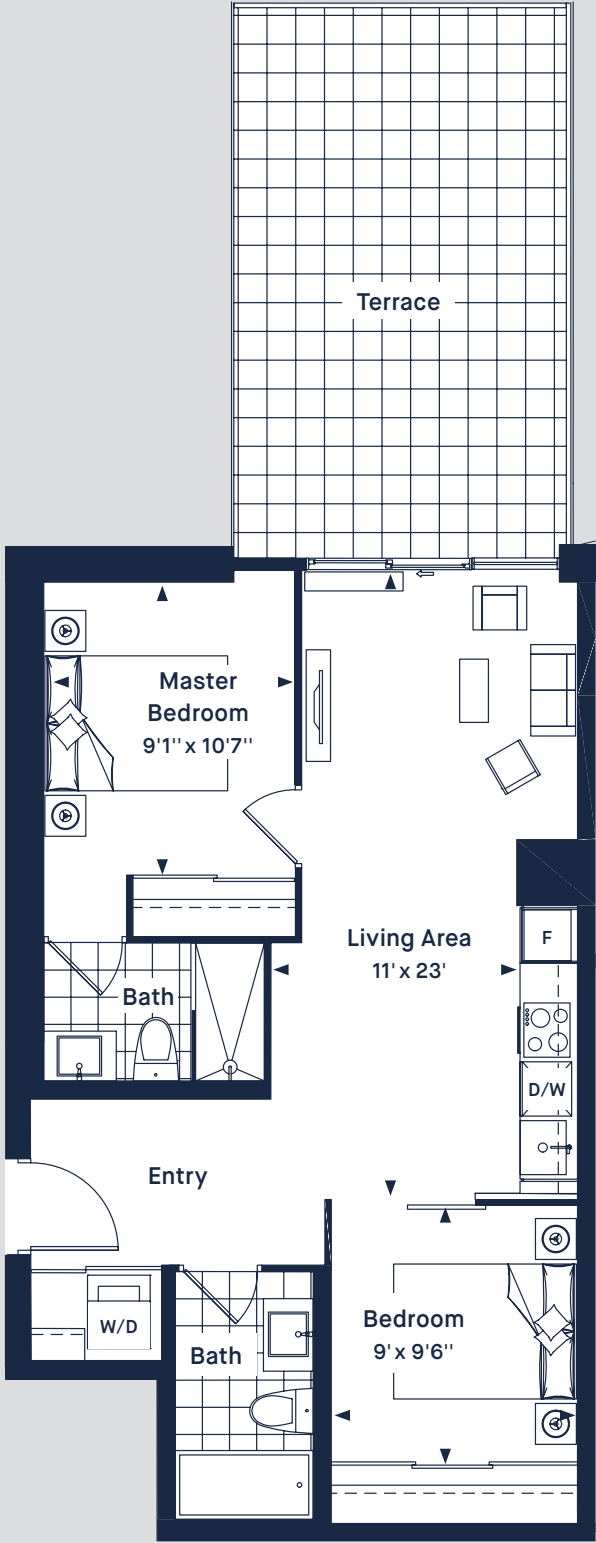

# EIGHT FORTY ON ST. CLAIR

2<sup>ND</sup> Floor

## The Benson TWO BEDROOM

980 TOTAL SQ. FT. | 730 SQ. FT. + 250 SQ. FT. TERRACE

Dimensions, specifications, layouts and materials are approximate only and are subject to change without notice. Tile patterns may vary. Window size and location may vary. Actual usable floor space may vary from stated floor area. Bulkheads required for mechanical purposes such as kitchen and washroom exhausts and heating and cooling duct have not been indicated. E. & O.E. September 2017.