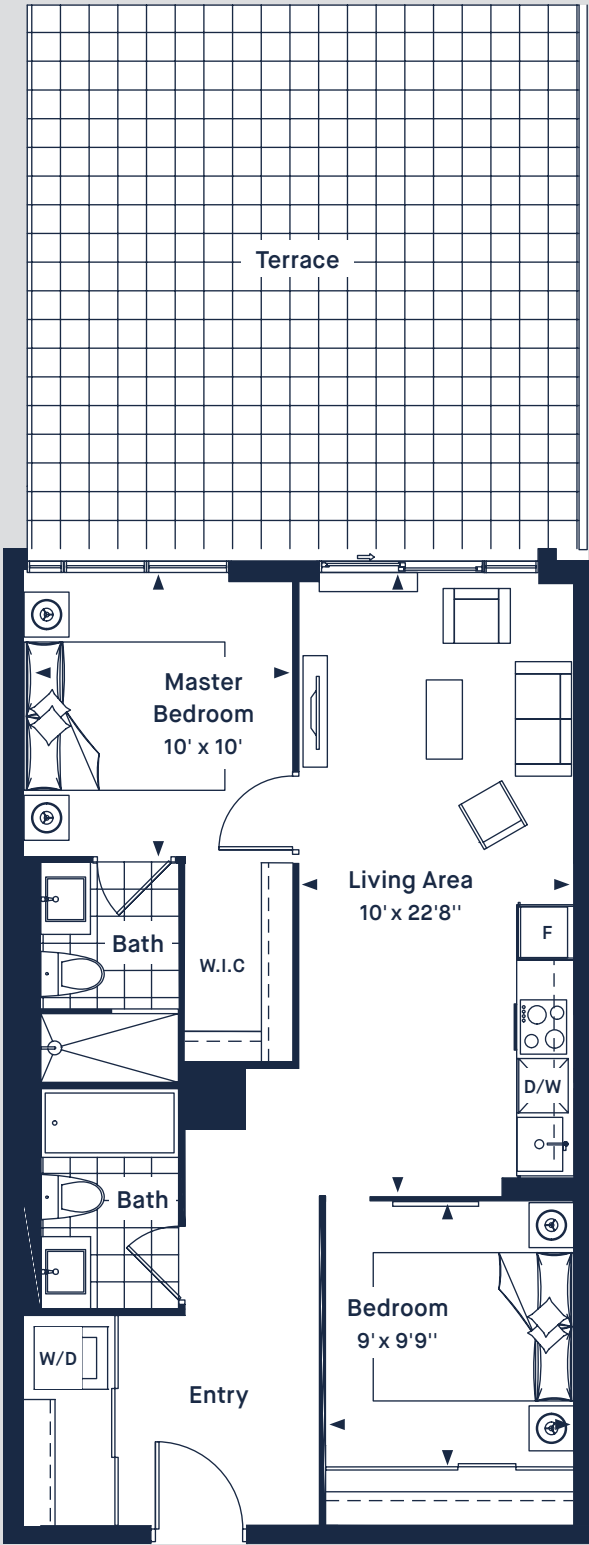

EIGHT FORTY ON ST. CLAIR

1ST Floor

The Winona TWO BEDROOM

1,155 TOTAL SQ. FT. | 750 SQ. FT. + 405 SQ. FT. TERRACE

Dimensions, specifications, layouts and materials are approximate only and are subject to change without notice. Tile patterns may vary. Window size and location may vary. Actual usable floor space may vary from stated floor area. Bulkheads required for mechanical purposes such as kitchen and washroom exhausts and heating and cooling duct have not been indicated. E. & O.E. September 2017.