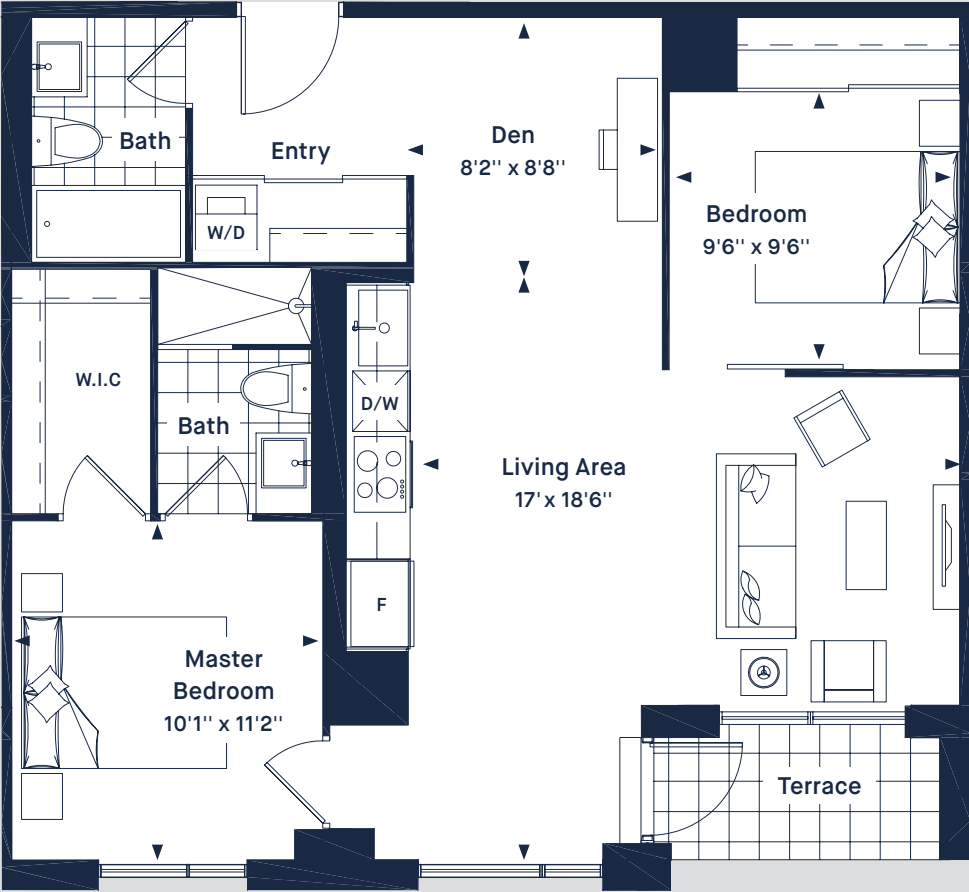

EIGHT FORTY ON ST. CLAIR

8TH Floor

The Pinewood TWO BEDROOM + DEN

882 TOTAL SQ. FT. | 845 SQ. FT. + 37 SQ. FT. TERRACE

Dimensions, specifications, layouts and materials are approximate only and are subject to change without notice. Tile patterns may vary. Window size and location may vary. Actual usable floor space may vary from stated floor area. Bulkheads required for mechanical purposes such as kitchen and washroom exhausts and heating and cooling duct have not been indicated. E. & O.E. September 2017.