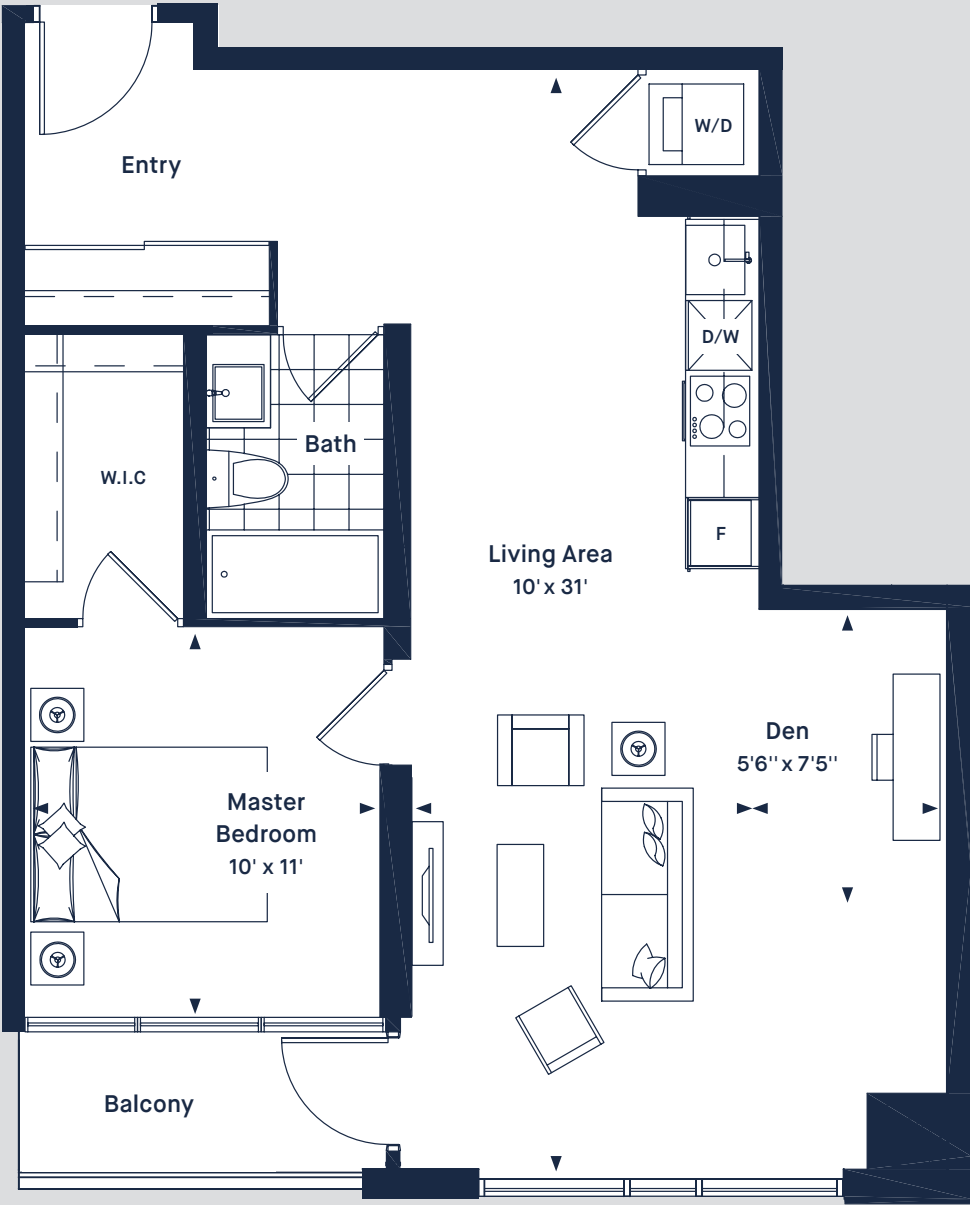

# EIGHT FORTY ON ST. CLAIR

8<sup>TH</sup> Floor

## The Cherrywood ONE BEDROOM

789 TOTAL SQ. FT. | 750 SQ. FT. + 39 SQ. FT. BALCONY

Dimensions, specifications, layouts and materials are approximate only and are subject to change without notice. Tile patterns may vary. Window size and location may vary. Actual usable floor space may vary from stated floor area. Bulkheads required for mechanical purposes such as kitchen and washroom exhausts and heating and cooling duct have not been indicated. E. & O.E. September 2017.